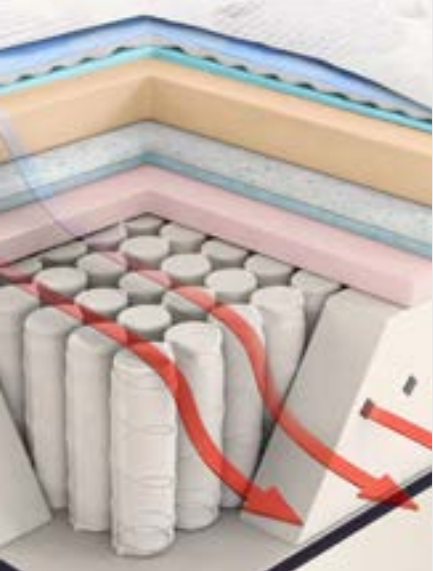

MARQUEE™ RECHARGE® LUXURY FIRM

Nano-Tex® stain-resistance treatment embedded right into the fabric

EverNU® sustainable replaceable mattress top

AirCool® Technology to provide added comfort for each guest

Pocketed Coil® Technology for unparalleled support

SUSTAINABLE UPGRADES INCLUDE

Coil Unit Beautyrest® Pocketed Coil® Springs
 Coil Count (Queen)..... 850 Density
 Cover..... Durable White Damask with Nano-Tex®

Edge Support..... AirCool® BeautyEdge® Foam Encasement

Border Fill..... FR Fiber

COIL SUPPORT

1st Layer EnergyFoam™

TOP UPHOLSTERY

1st Layer EnergyFoam™

QUILTING

1st Layer FR Fiber
 2nd Layer..... BEAUTYFOAM™
 3rd Layer AirFeel™ Foam